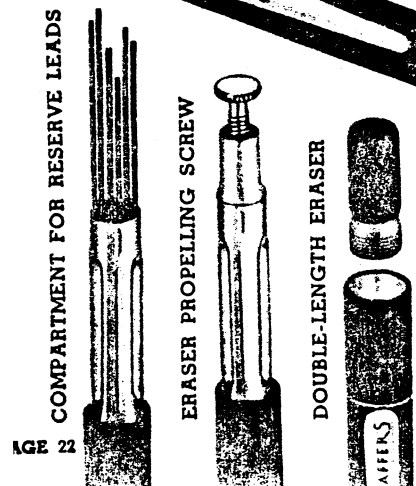

N328 ADBOC. Bronze and Gold trim. Height over all 11 inches. Shade 3 1/2 x 12 inches. With Brown LIFETIME Pen \$12.50.

The bases and lamps on this page are also available with AUTOGRAPH LIFETIME pens for facsimile signature engraving (see page 4) at \$8.00 additional per pen.

*Trade Mark Registered U. S. Patent Office

Fineline

"IN WORKING TOGS"—

\$1 to \$2.50

The "Working Togs" Fineline is three outstanding advances that make it supreme in the utility pencil field: 1—the 3/4 smaller writing point; 2—the Spiral Grip which tends to keep pencil turning slightly as used, keeping the sharp point always sharp; 3—the double-length eraser which propels until it is completely worn down.